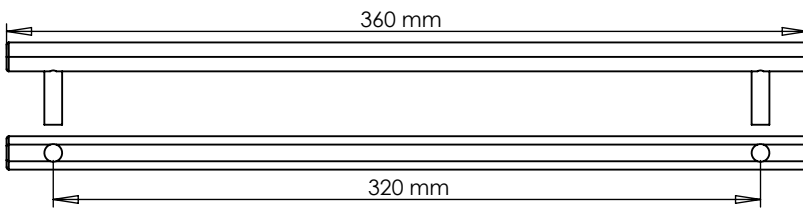

TECHNICAL SPECIFICATION - BEEHIVE

INCLUDED

2 x 30 mm M4 screw

CLEANING & MAINTENANCE

Wipe clean with warm water and a soft cloth. Avoid abrasive towels, sponges, cleaning sprays, bleach and hand sanitizer

NOTE

Protective lacquer to prevent oxidation and corrosion.

FINISHES

GOLD

BLACK

ANTIQUE

PUSHKA HOME

720 mm

320 mm

600 mm