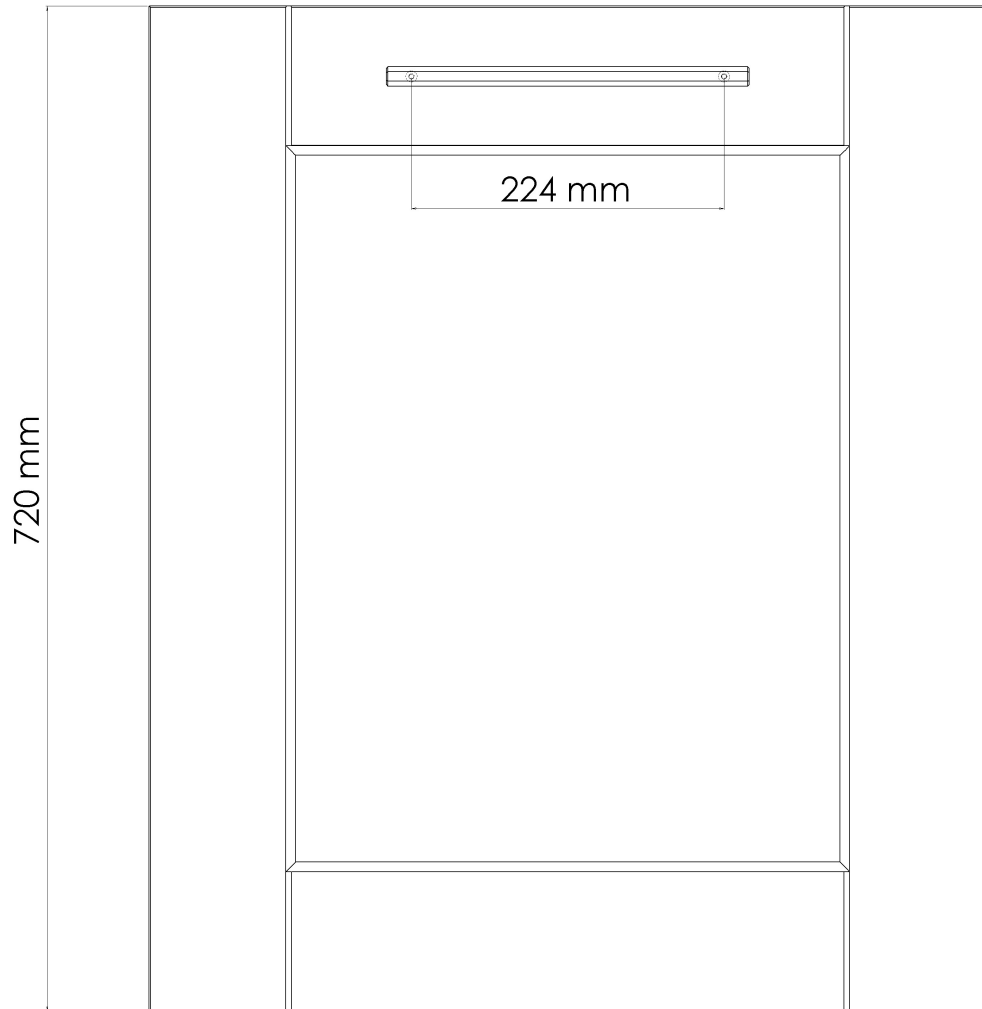

NOTE

Protective lacquer to prevent oxidation and corrosion.

FINISHES

GOLD

BLACK

ANTIQUE

PUSHKA HOME

720 mm

320 mm

600 mm