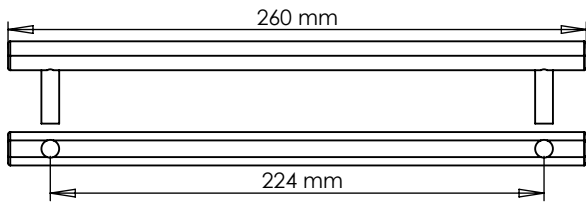

TECHNICAL SPECIFICATION - BEEHIVE

INCLUDED

2 x 30 mm M4 screw

CLEANING & MAINTENANCE

Wipe clean with warm water and a soft cloth. Avoid abrasive towels, sponges, cleaning sprays, bleach and hand sanitizer

NOTE

Protective lacquer to prevent oxidation and corrosion.

FINISHES

GOLD

BLACK

ANTIQUE

PUSHKA HOME

720 mm

320 mm

600 mm