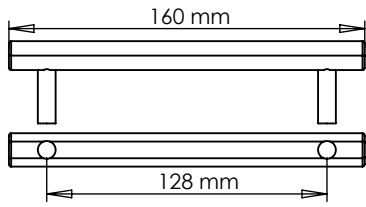

TECHNICAL SPECIFICATION - BEEHIVE

INCLUDED

2 x 30 mm M4 screw

CLEANING & MAINTENANCE

Wipe clean with warm water and a soft cloth. Avoid abrasive towels, sponges, cleaning sprays, bleach and hand sanitizer

NOTE

Protective lacquer to prevent oxidation and corrosion.

FINISHES

GOLD

BLACK

ANTIQUE

PUSHKA HOME

720 mm

320 mm

600 mm