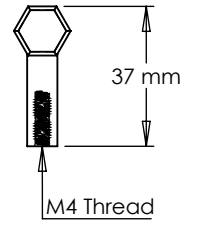

TECHNICAL SPECIFICATION - BEEHIVE

INCLUDED

2 x 30 mm M4 screw

CLEANING & MAINTENANCE

Wipe clean with warm water and a soft cloth. Avoid abrasive towels, sponges, cleaning sprays, bleach and hand sanitizer

NOTE

Protective lacquer to prevent oxidation and corrosion.

FINISHES

GOLD

BLACK

ANTIQUE

PUSHKA HOME

720 mm

320 mm

600 mm