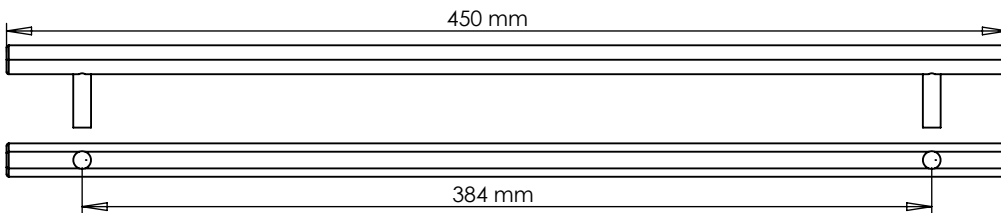

TECHNICAL SPECIFICATION - BEEHIVE

INCLUDED

2 x 30 mm M4 screw

CLEANING & MAINTENANCE

Wipe clean with warm water and a soft cloth. Avoid abrasive towels, sponges, cleaning sprays, bleach and hand sanitizer

NOTE

Protective lacquer to prevent oxidation and corrosion.

FINISHES

GOLD

BLACK

ANTIQUE

PUSHKA HOME

720 mm

320 mm

600 mm