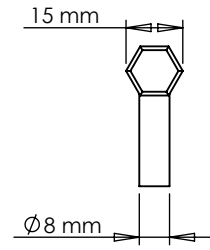

TECHNICAL SPECIFICATION - BEEHIVE

INCLUDED

2 x 30 mm M4 screw

CLEANING & MAINTENANCE

Wipe clean with warm water and a soft cloth. Avoid abrasive towels, sponges, cleaning sprays, bleach and hand sanitizer

NOTE

Protective lacquer to prevent oxidation and corrosion.

FINISHES

GOLD

BLACK

ANTIQUE

PUSHKA HOME

720 mm

320 mm

600 mm