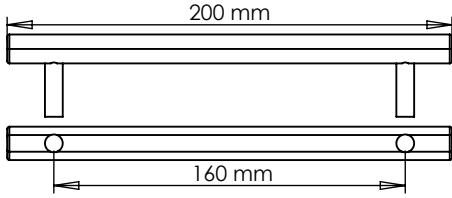

TECHNICAL SPECIFICATION - BEEHIVE

INCLUDED

2 x 30 mm M4 screw

CLEANING & MAINTENANCE

Wipe clean with warm water and a soft cloth. Avoid abrasive towels, sponges, cleaning sprays, bleach and hand sanitizer

NOTE

Protective lacquer to prevent oxidation and corrosion.

FINISHES

GOLD

BLACK

ANTIQUE

PUSHKA HOME

720 mm

320 mm

600 mm