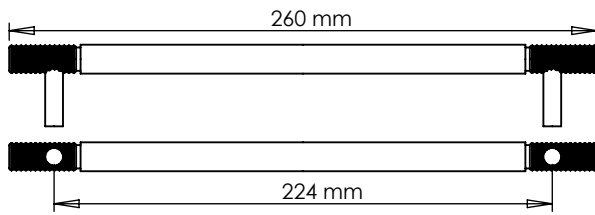

TECHNICAL SPECIFICATION - FLUTED

INCLUDED

2 x 30 mm M4 screw

CLEANING & MAINTENANCE

Wipe clean with warm water and a soft cloth. Avoid abrasive towels, sponges, cleaning sprays, bleach and hand sanitizer

NOTE