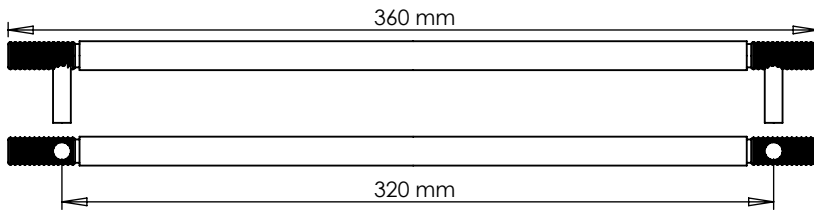

TECHNICAL SPECIFICATION - FLUTED

INCLUDED

2 x 30 mm M4 screw

CLEANING & MAINTENANCE

Wipe clean with warm water and a soft cloth. Avoid abrasive towels, sponges, cleaning sprays, bleach and hand sanitizer

NOTE