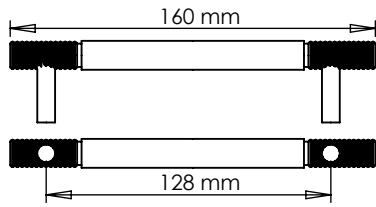

TECHNICAL SPECIFICATION - FLUTED

INCLUDED

2 x 30 mm M4 screw

CLEANING & MAINTENANCE

Wipe clean with warm water and a soft cloth. Avoid abrasive towels, sponges, cleaning sprays, bleach and hand sanitizer

NOTE