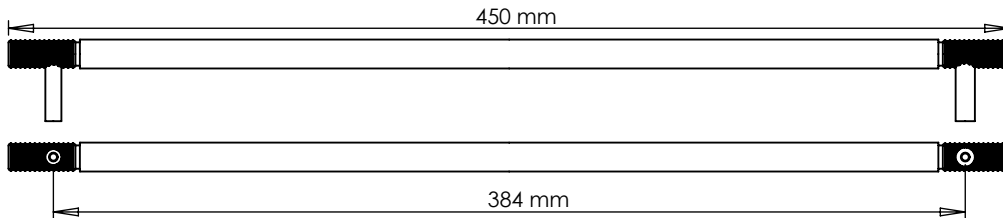

TECHNICAL SPECIFICATION - FLUTED

INCLUDED

2 x 30 mm M4 screw

CLEANING & MAINTENANCE

Wipe clean with warm water and a soft cloth. Avoid abrasive towels, sponges, cleaning sprays, bleach and hand sanitizer

NOTE