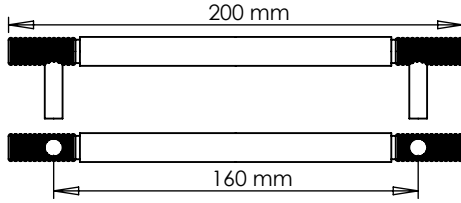

TECHNICAL SPECIFICATION - FLUTED

INCLUDED

2 x 30 mm M4 screw

CLEANING & MAINTENANCE

Wipe clean with warm water and a soft cloth. Avoid abrasive towels, sponges, cleaning sprays, bleach and hand sanitizer

NOTE