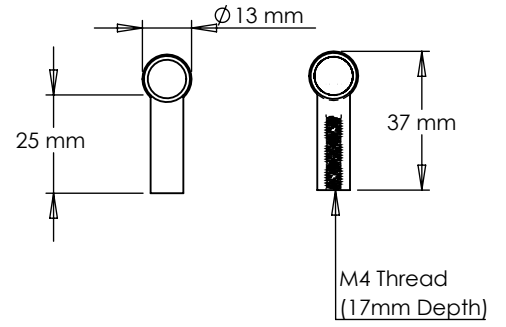

TECHNICAL SPECIFICATION - FLUTED

INCLUDED

2 x 30 mm M4 screw

CLEANING & MAINTENANCE

Wipe clean with warm water and a soft cloth. Avoid abrasive towels, sponges, cleaning sprays, bleach and hand sanitizer

NOTE