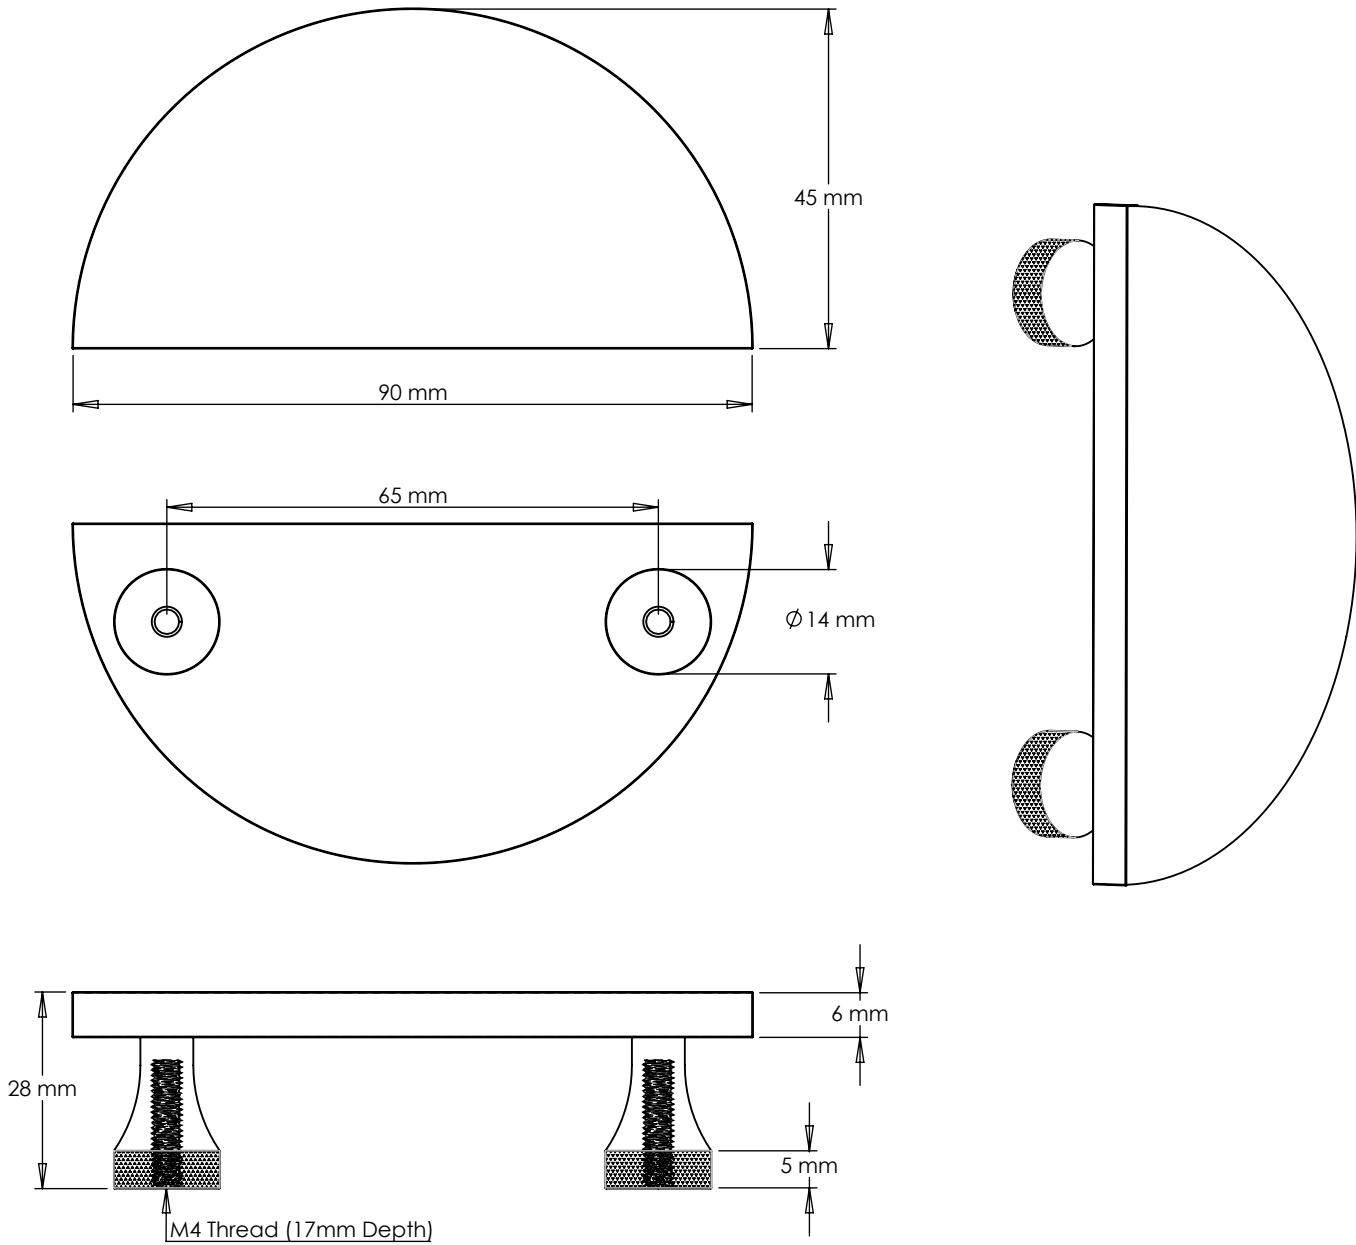

TECHNICAL SPECIFICATION - HALF MOON - SMALL

INCLUDED

2 x 30 mm M4 screws

CLEANING & MAINTENANCE

Wipe clean with warm water and a soft cloth. Avoid abrasive towels, sponges, cleaning sprays, bleach and hand sanitizer