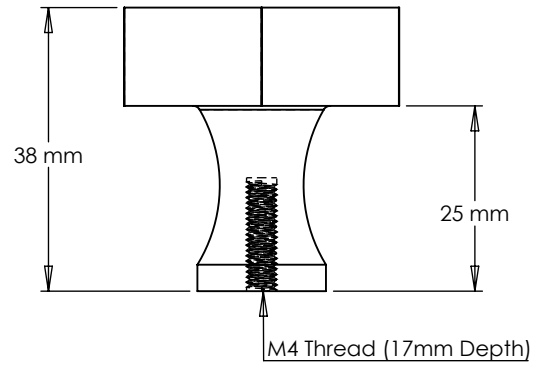

# TECHNICAL SPECIFICATION - KNOB - HEX

## INCLUDED

1 x 30 mm M4 screw