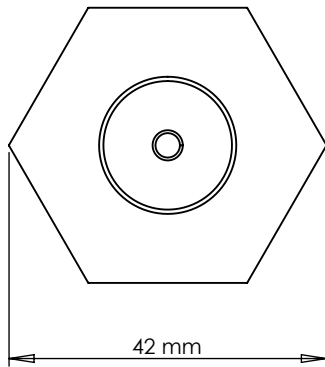

# TECHNICAL SPECIFICATION - KNOB - HEX

## INCLUDED

1 x 30 mm M4 screw