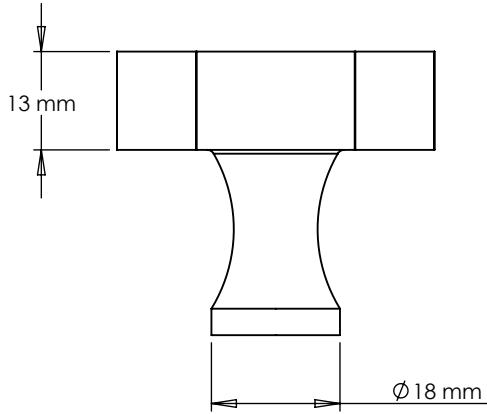

# TECHNICAL SPECIFICATION - KNOB - HEX

## INCLUDED

1 x 30 mm M4 screw