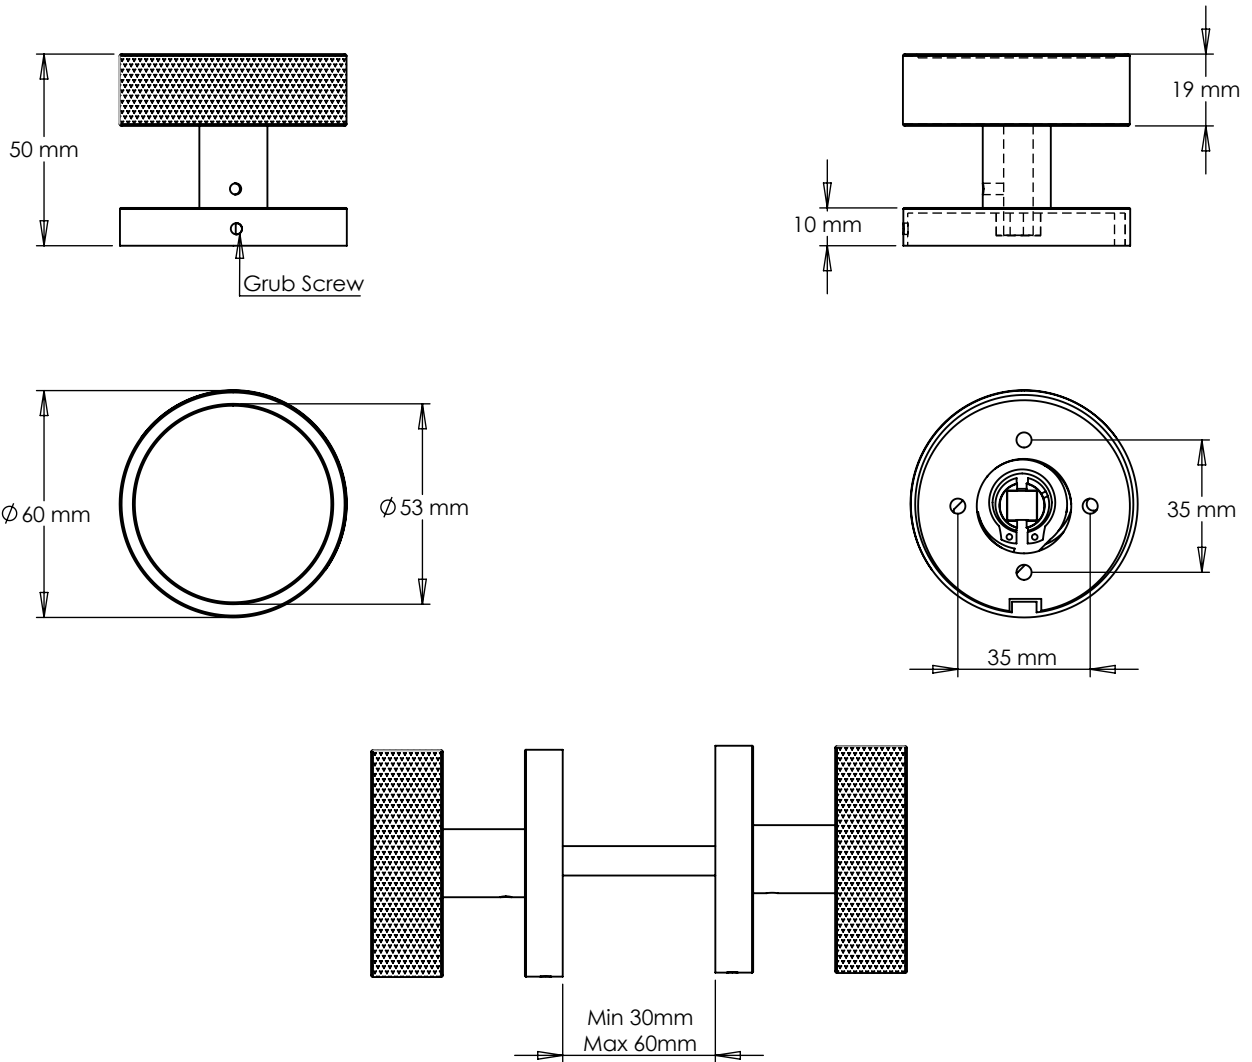

TECHNICAL SPECIFICATION - MORTICE - PLAIN

INCLUDED

8 x 25 mm wood screws
4 x through bolt
1 x spindle 90mm (8x8mm)
1 x allen key

CLEANING & MAINTENANCE

Wipe clean with warm water and a soft cloth. Avoid abrasive towels, sponges, cleaning sprays, bleach and hand sanitizer

NOTE

Mortice are spring loaded providing a smoother operation.
Protective lacquer to prevent oxidation and corrosion.

FINISHES

PUSHKA HOME

TECHNICAL SPECIFICATION - MORTICE - PLAIN

INCLUDED

8 x 25 mm wood screws
4 x through bolt
1 x spindle 90mm (8x8mm)
1 x allen key

FINISHES

PUSHKA HOME

TECHNICAL SPECIFICATION - MORTICE - LINEAR

INCLUDED

8 x 25 mm wood screws
4 x through bolt
1 x spindle 90mm (8x8mm)
1 x allen key

CLEANING & MAINTENANCE

Wipe clean with warm water and a soft cloth. Avoid abrasive towels, sponges, cleaning sprays, bleach and hand sanitizer