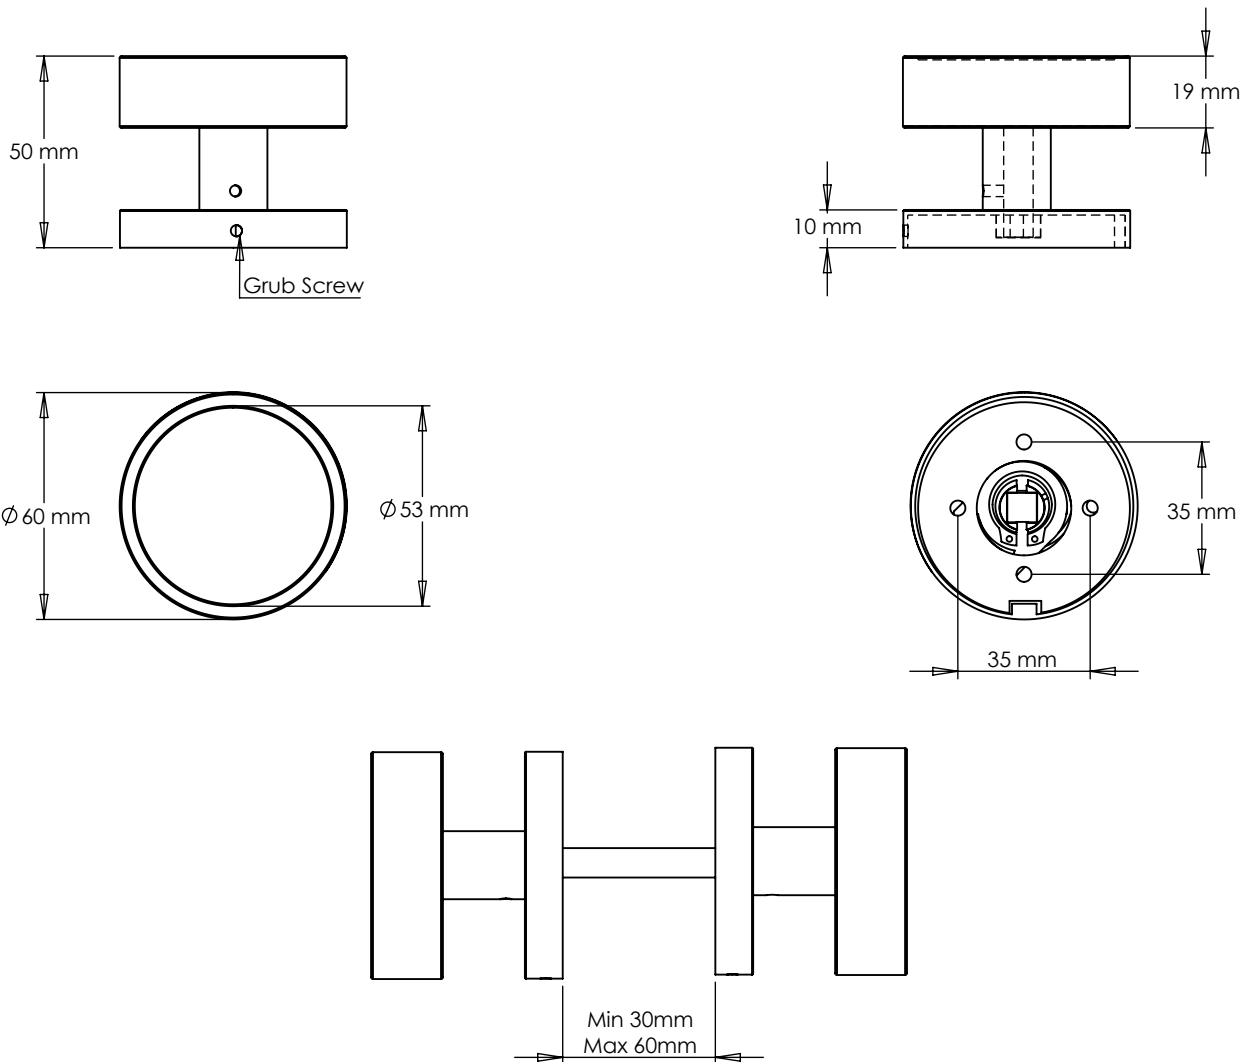

TECHNICAL SPECIFICATION - MORTICE - PLAIN

INCLUDED

8 x 25 mm wood screws
4 x through bolt
1 x spindle 90mm (8x8mm)
1 x allen key

CLEANING & MAINTENANCE

Wipe clean with warm water and a soft cloth. Avoid abrasive towels, sponges, cleaning sprays, bleach and hand sanitizer

NOTE

Mortice are spring loaded providing a smoother operation.
Protective lacquer to prevent oxidation and corrosion.

FINISHES

PUSHKA HOME

TECHNICAL SPECIFICATION - MORTICE - PLAIN

INCLUDED

8 x 25 mm wood screws
4 x through bolt
1 x spindle 90mm (8x8mm)
1 x allen key

FINISHES

PUSHKA HOME

TECHNICAL SPECIFICATION - MORTICE - LINEAR

INCLUDED

8 x 25 mm wood screws
4 x through bolt
1 x spindle 90mm (8x8mm)
1 x allen key

CLEANING & MAINTENANCE

Wipe clean with warm water and a soft cloth. Avoid abrasive towels, sponges, cleaning sprays, bleach and hand sanitizer