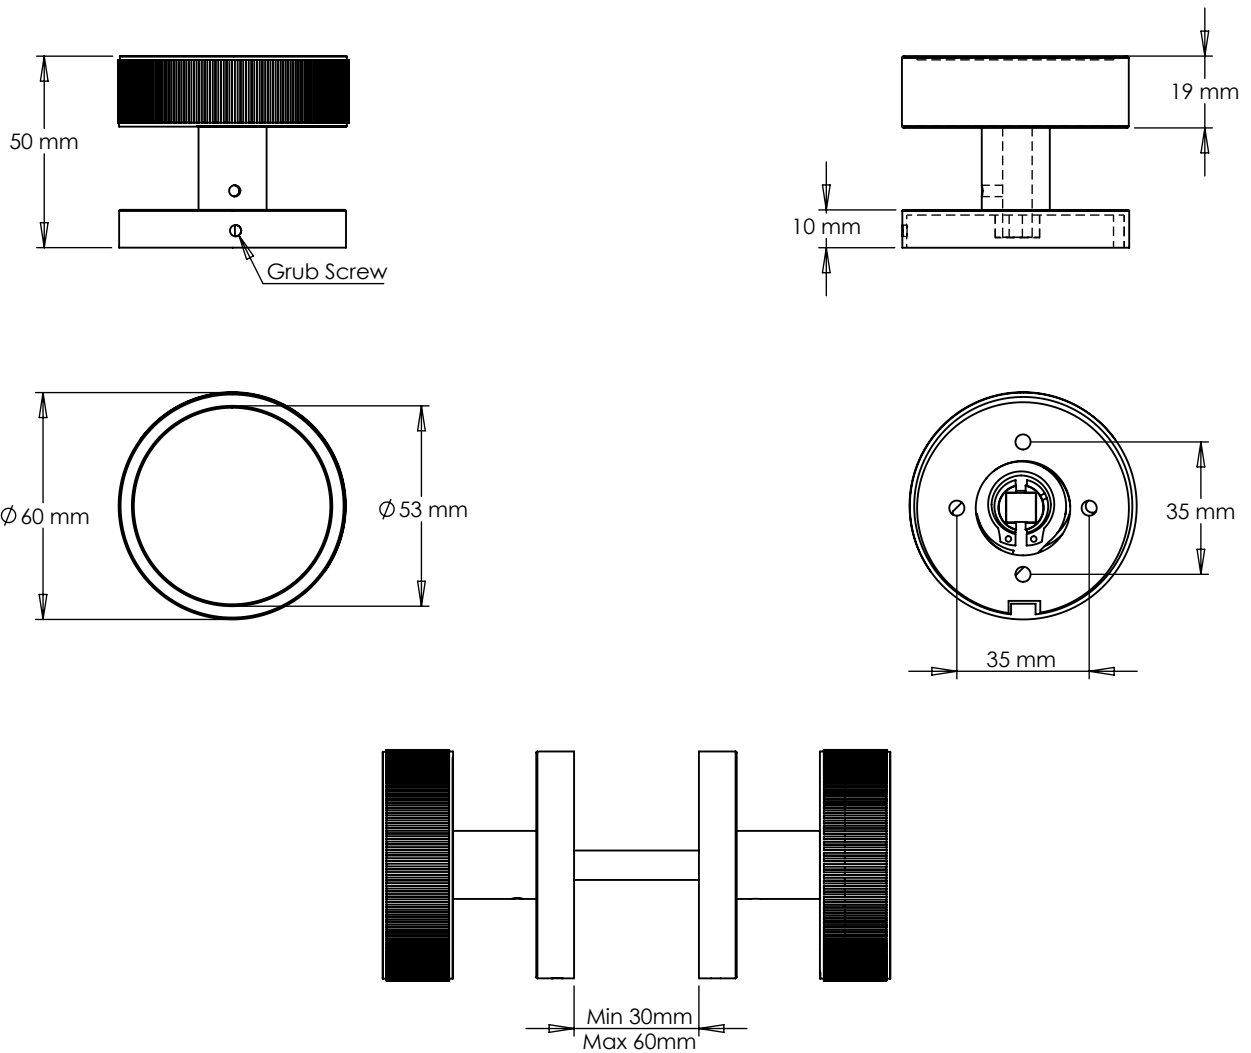

TECHNICAL SPECIFICATION - MORTICE - PLAIN

INCLUDED

8 x 25 mm wood screws
4 x through bolt
1 x spindle 90mm (8x8mm)
1 x allen key

CLEANING & MAINTENANCE

Wipe clean with warm water and a soft cloth. Avoid abrasive towels, sponges, cleaning sprays, bleach and hand sanitizer

NOTE

Mortice are spring loaded providing a smoother operation.
Protective lacquer to prevent oxidation and corrosion.

FINISHES

PUSHKA HOME

TECHNICAL SPECIFICATION - MORTICE - PLAIN

INCLUDED

8 x 25 mm wood screws
4 x through bolt
1 x spindle 90mm (8x8mm)
1 x allen key

FINISHES

PUSHKA HOME

TECHNICAL SPECIFICATION - MORTICE - LINEAR

INCLUDED

8 x 25 mm wood screws
4 x through bolt
1 x spindle 90mm (8x8mm)
1 x allen key

CLEANING & MAINTENANCE

Wipe clean with warm water and a soft cloth. Avoid abrasive towels, sponges, cleaning sprays, bleach and hand sanitizer