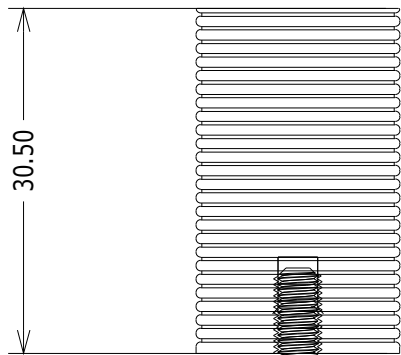

Ø18.00

M4 X 0.50P

NOTE : All dimensions are in MM
Protective lacquer to prevent oxidisation and corrosion.
Suitable for all appliance doors.

Cleaning & Maintenance : Wipe clean with warm water and a soft cloth.
Avoid abrasive towels, sponges, cleaning, sprays
bleach and hand sanitizers.

WEIGHT : 0.019 g.

MATERIAL : ALUMINIUM

SKU : PH176,184,192

FINISH : Brushed

PUSHKA HOME

TITLE : KNOB

DATE :