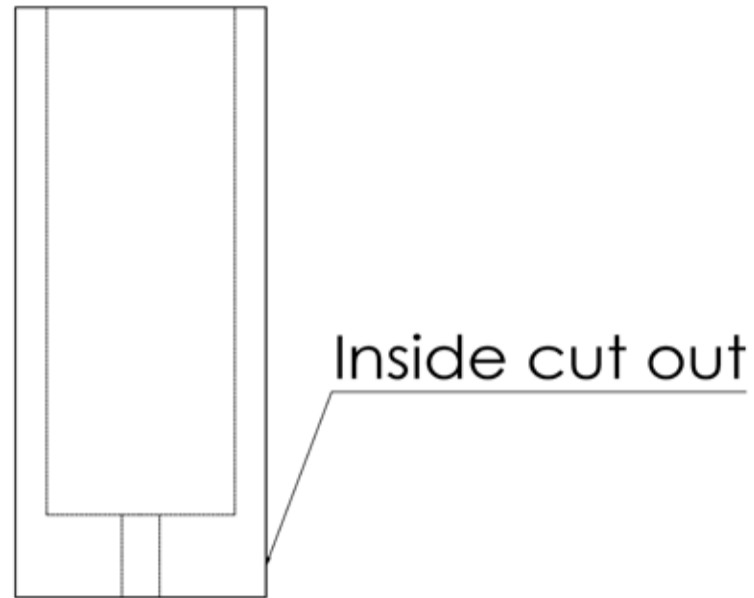

Round Light Pull

Front

Bottom

Top

Isometric

<p>NOTE : All diensions are in MM Protective lacquer to prevent oxidisation and corrosion. Suitable for all appliance doors.</p>	<p>Cleaning & Maintenance : Wipe clean with warm water and a soft cloth. Avoid abrasive towels, sponges, cleaning.sprays bleach and hand sanitizers.</p>
<p>WEIGHT : 150 grams</p>	<p>FINISH: BRUSHED</p>
<p>MATERIAL: BRASS</p>	<p>SKU: LP15 LP19 LP18</p>
<p>PUSHKA HOME</p>	