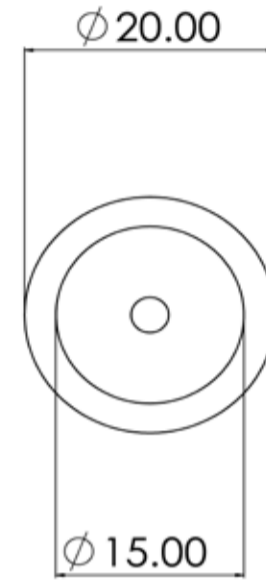

Round Light Pull

Front

Bottom

Top

Isometric

<p>NOTE : All diensions are in MM Protective lacquer to prevent oxidisation and corrosion. Suitable for all appliance doors.</p>	<p>Cleaning & Maintenance : Wipe clean with warm water and a soft cloth. Avoid abrasive towels, sponges, cleaning.sprays bleach and hand sanitizers.</p>
<p>WEIGHT : 150 grams</p>	<p>FINISH: BRUSHED</p>
<p>MATERIAL: BRASS</p>	<p>SKU: LP15 LP19 LP18</p>
<p>PUSHKA HOME</p>	