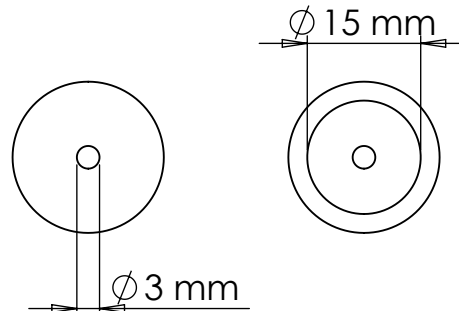

6

5

4

3

2

1

D

D

Side View

Top & Bottom View

C

C

B

B

NOTE: ALL dimensions are in MM
Protective lacquer to prevent oxidasation and corrosion
Suitable for all appliance doors

CLEANING AND MAINTENANCE: Wipe clean with warm water and soft cloth.
Avoid abrasive towels, sponges, cleaning sprays,
bleach and hand sanitizer

Weight: 50g

MATERIAL: Brass

SKU: LP15 LP19 LP18

Finish: BRUSHED

A

A

PUSHKA HOME

TITLE:

Round Light Pull

SCALE: 2:1

DATE: 2025

SHEET 1 of 1

6

5

4

3

2

1