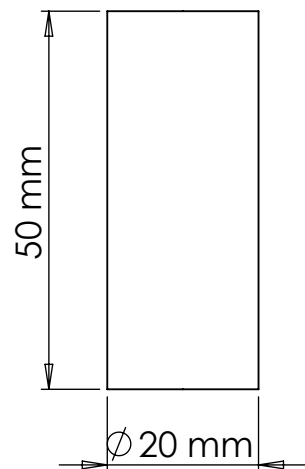

6

5

4

3

2

1

D

D

Side View

Top & Bottom View

C

C

B

B

NOTE: ALL dimensions are in MM
Protective lacquer to prevent oxidasation and corrosion
Suitable for all appliance doors

CLEANING AND MAINTENANCE: Wipe clean with warm water and soft cloth.
Avoid abrasive towels, sponges, cleaning sprays,
bleach and hand sanitizer

Weight: 50g

MATERIAL: Brass

SKU: LP15 LP19 LP18

Finish: BRUSHED

A

A

PUSHKA HOME

TITLE:

Round Light Pull

SCALE: 2:1

DATE: 2025

SHEET 1 of 1

6

5

4

3

2

1